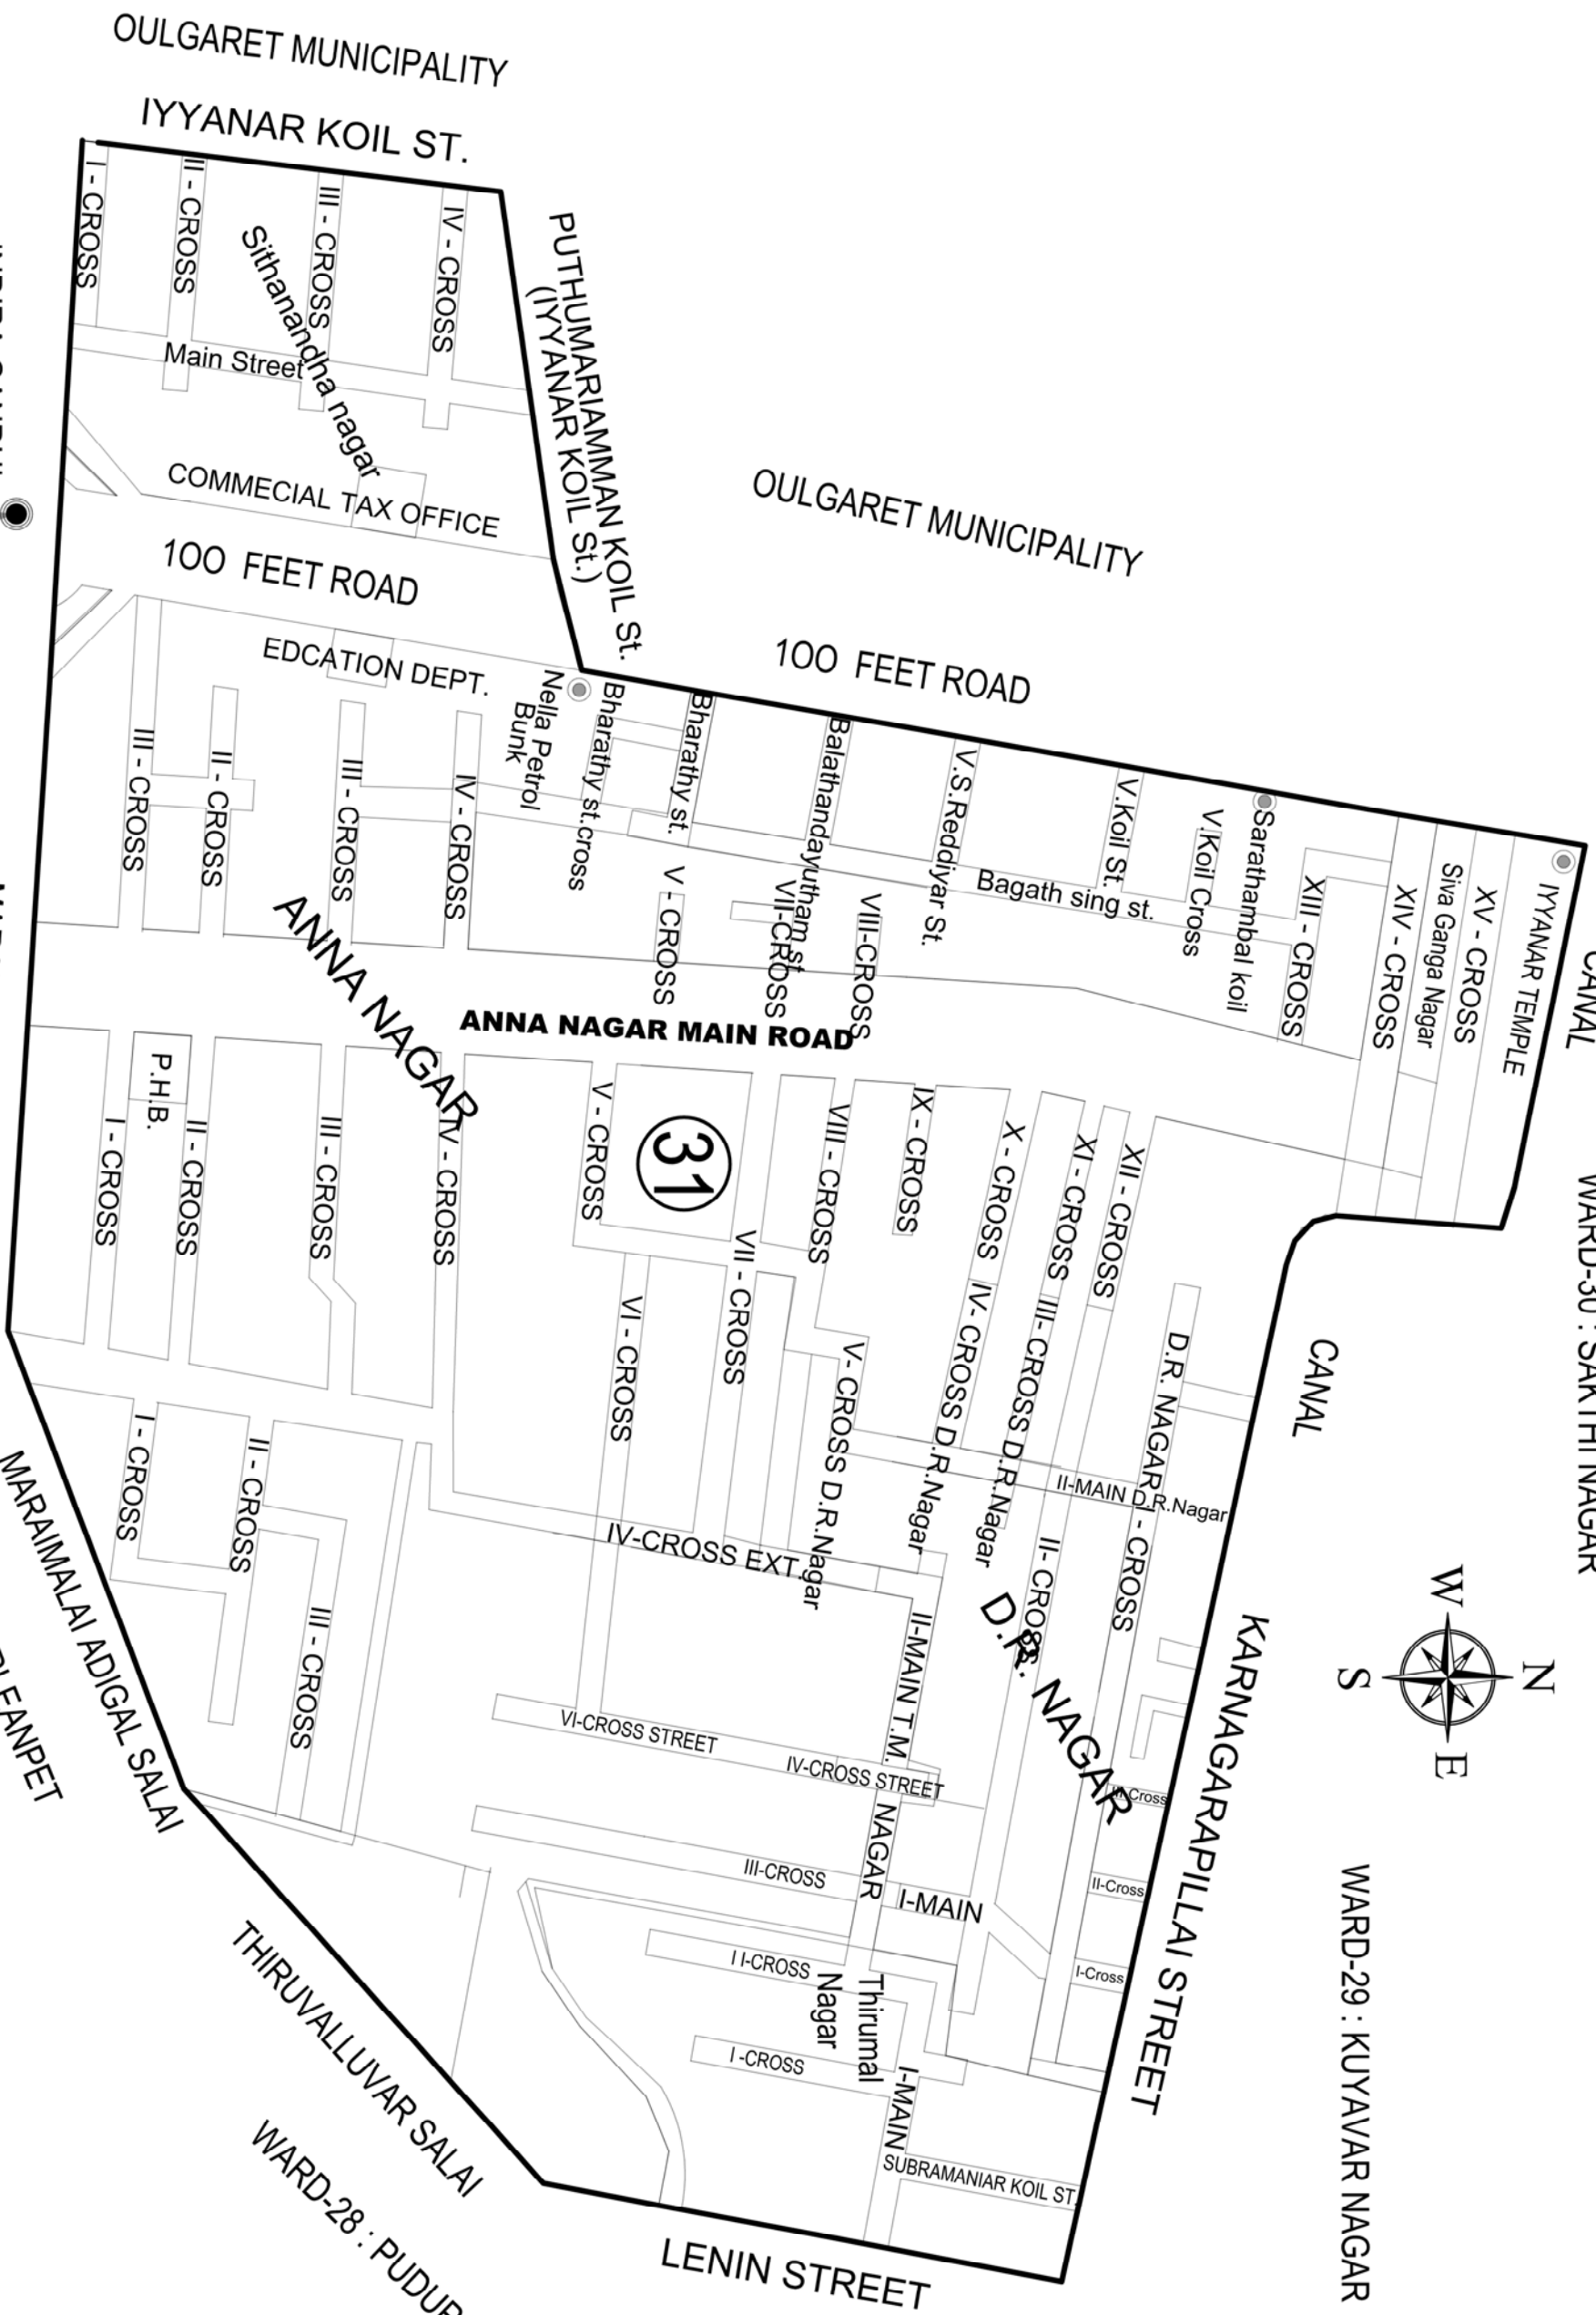

WARD-31 : ANNA NAGAR

CANAL WARD-30 : SAKTHI NAGAR

WARD-29 : KUYAVAR NAGAR

OULGARET MUNICIPALITY

IYYANAR KOIL ST.

PUTHUMARIAMMAN KOIL St.
(IYYANAR KOIL St.)

OULGARET MUNICIPALITY

100 FEET ROAD